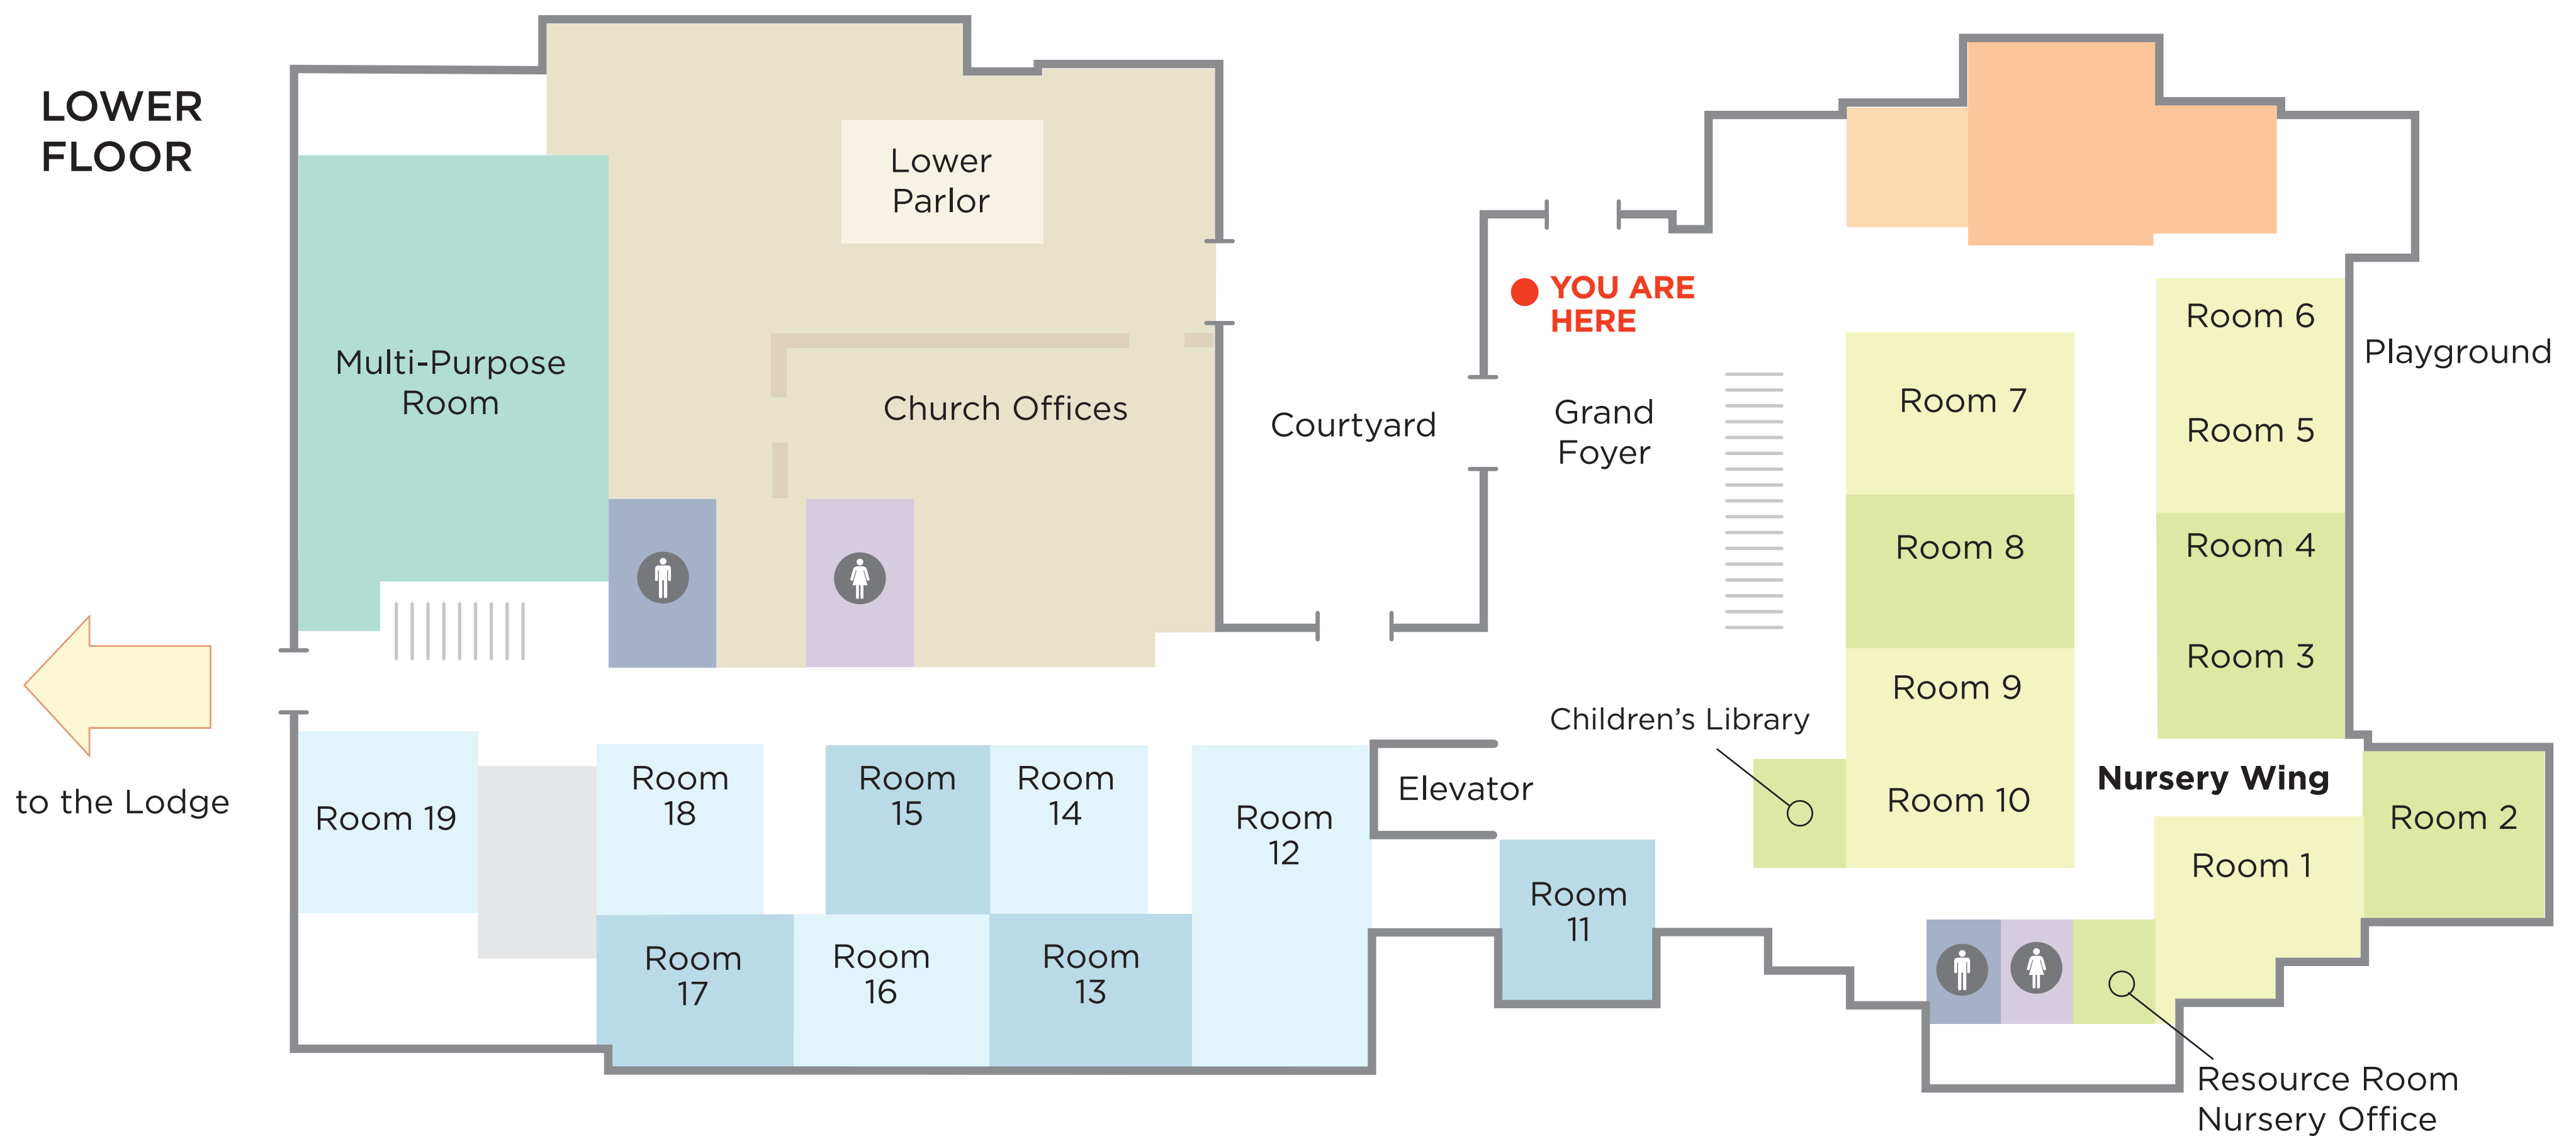

CHILDREN'S & STUDENT MINISTRIES ROOM MAP

MCLEAN
PRESBYTERIAN

9:00AM, 10:45AM: NURSERY & SUNDAY SCHOOL

Nursery care and Sunday School are available for ages 0 - 12th grade. Rooms are subject to change. Please note the McLean Room is on the Upper Level of the church.

0 - 7 Months Room 1	3 Year-Olds Rooms 9&10	3rd Grade Room 13	6th Grade Lower Lodge (10:45AM)
8 - 17 Months Rooms 5&6	Pre-K Room 12	4th Grade Upper Lodge (9AM)	10:45AM Only
18 - 24 Months Rooms 3&4	Kindergarten Rooms 16&17	4th Grade Room 18 (10:45AM)	Grades 7 - 8 Churchill ES Gym
Young 2 Year-Olds Room 2	1st Grade Rooms 14&15	5th Grade Upper Lodge	Grades 9 - 12 Multi-Purpose Room
Older 2 Year-Olds Room 7	2nd Grade Room 19	6th Grade Upper Lodge (9AM)	

5:15PM: NURSERY, SUNDAY SCHOOL, CLUB 45, BREAKTHROUGH

Nursery care is available for ages 0 - 4 years and Sunday School (K - 3) meets during the sermon. Club 45 (community for 4th & 5th grade) meets twice a month at 5PM and Breakthrough is available for grades 7 - 12 at 5PM.

0 - 7 Months Rooms 3&4	Kindergarten McLean Room	4th Grade Club 45 (Lower Level*)
8 - 17 Months Rooms 3&4	1st Grade McLean Room	5th Grade Club 45 (Lower Level*)
18 - 24 Months Rooms 3&4	2nd Grade McLean Room	<i>*Small Group locations listed in Grand Foyer</i>
Young 2 Year-Olds Rooms 3&4	3rd Grade McLean Room	6th Grade Communicants Class (The Lodge)
Older 2 Year-Olds Rooms 3&4		Grades 7 - 8 Breakthrough (Churchill ES)
3 Year-Olds Rooms 9&10		Grades 9 - 12 Breakthrough (Multi-Purpose Room)
Pre-K Rooms 9&10		