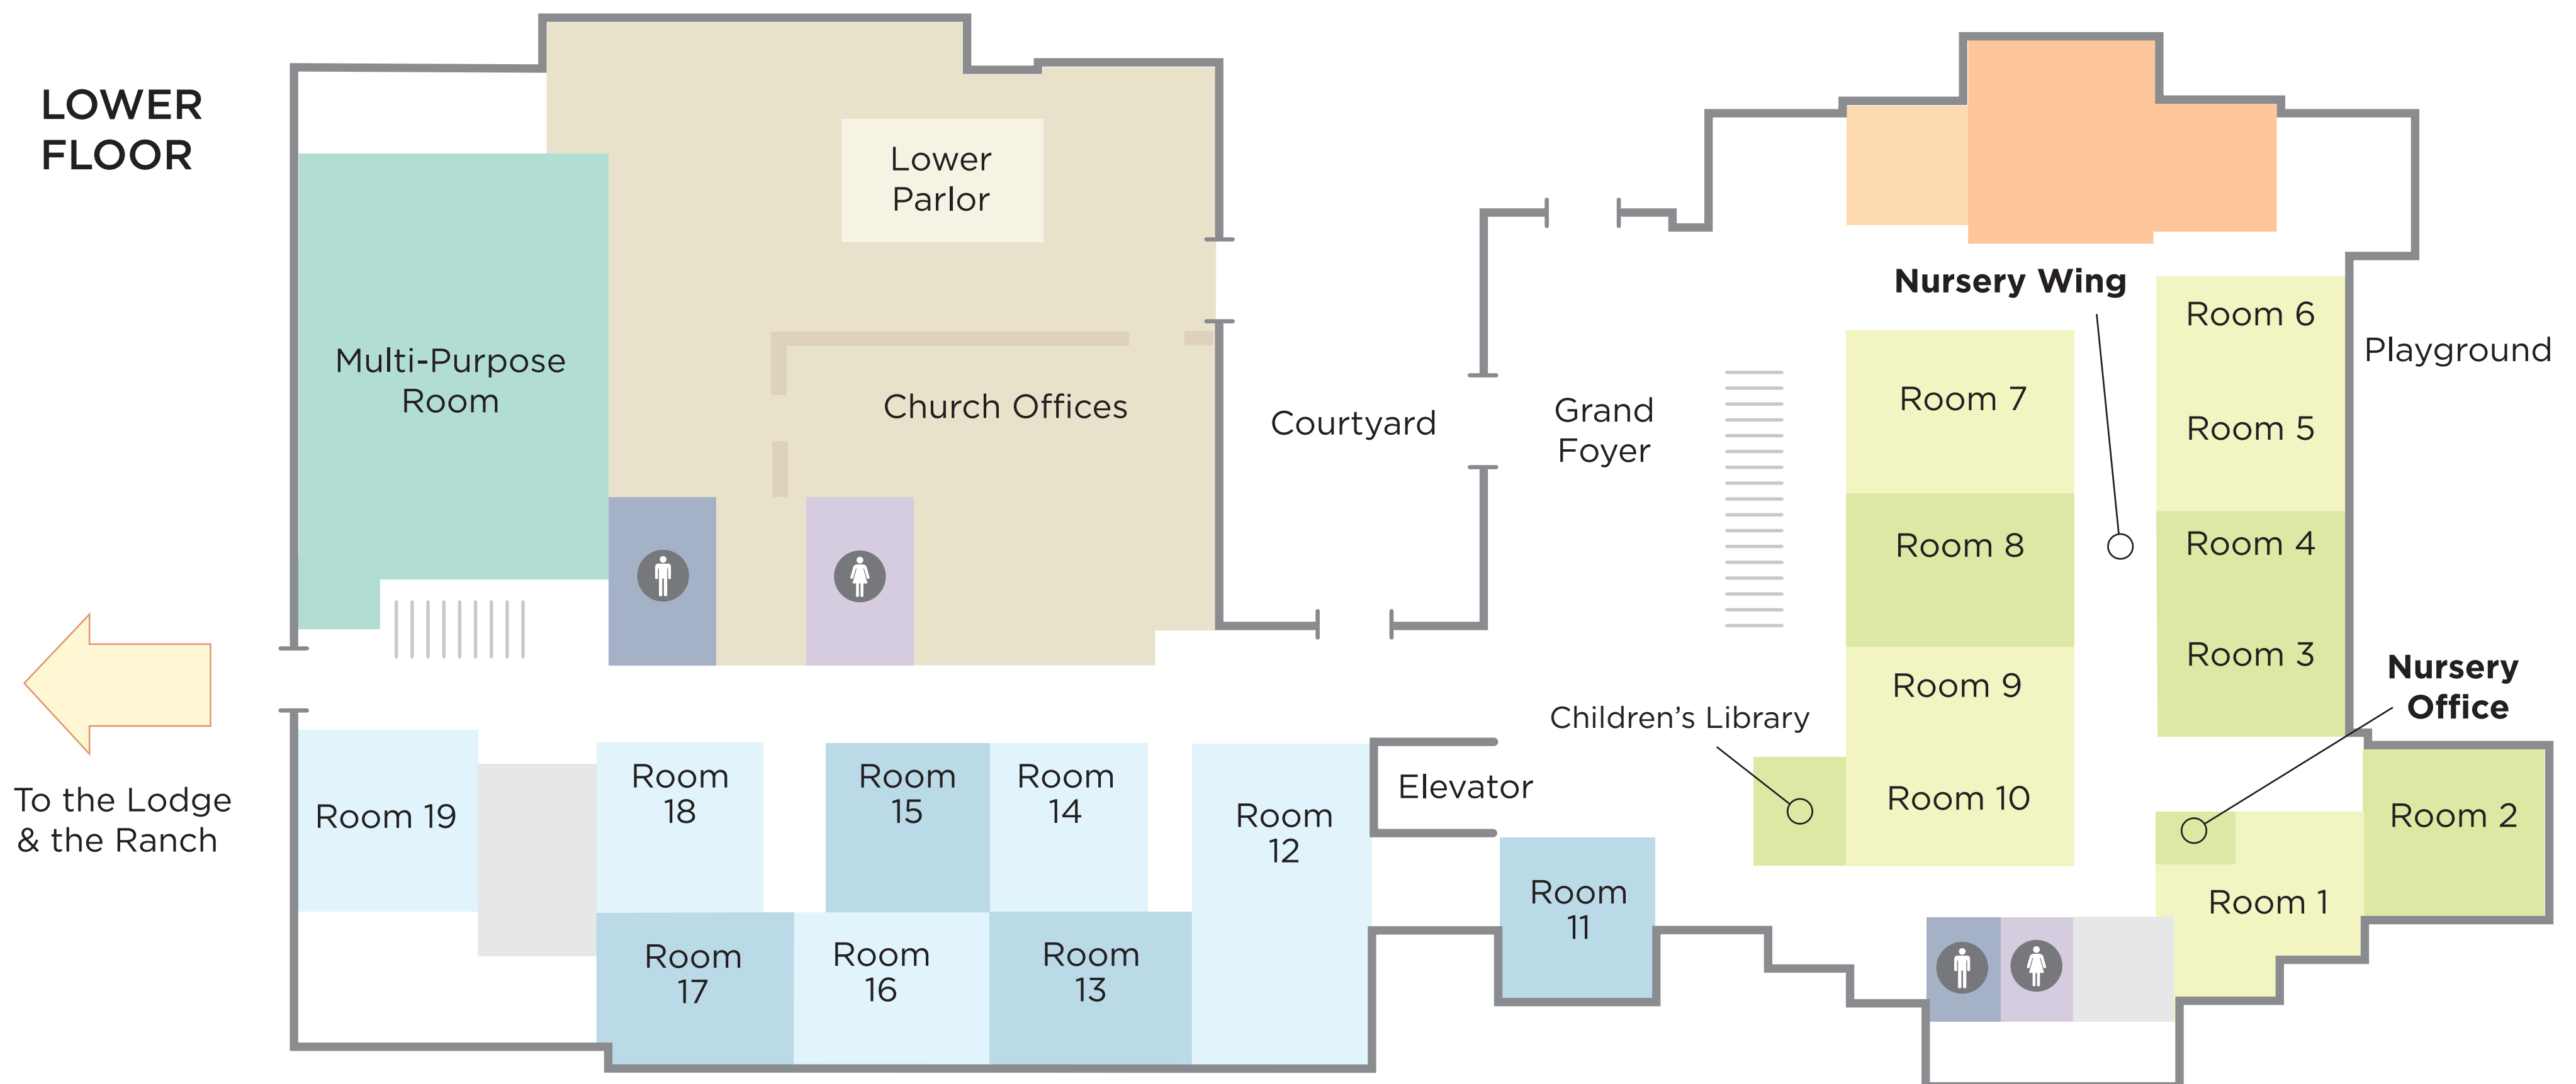

CHILDREN'S & STUDENT MINISTRIES ROOM MAP

SUNDAY AM: NURSERY & SUNDAY SCHOOL

Nursery care and Sunday School are available for ages birth-12th grade; see below for times and availability.
Rooms are subject to change.

9AM SERVICE

Children's Ministry

- 0-12 Months** Rooms 3 & 4
- 13-24 Months** Rooms 5 & 6
- 2 Year-Olds** Room 7
- 3 Year-Olds** Room 8
- Pre-K** Rooms 9 & 10
- Kindergarten** Room 12
- Grade 1-2** Rooms 14-15
- Grades 3** Rooms 16-17
- Grades 4-6** Lodge

10:45AM SERVICE

Children's & Student Ministries

- 0-12 Months** Rooms 3 & 4
- 13-24 Months** Rooms 5 & 6
- 2 Year-Olds** Room 7
- 3 Year-Olds** Room 8
- Pre-K** Rooms 9 & 10
- Kindergarten** Room 12
- Grade 1-2** Rooms 14-15
- Grades 3** Rooms 16-17
- Grades 4-5** Upper Lodge
- Grades 6** Lower Lodge
- Grades 7-12** Multi-purpose Room

Rooms are subject to change. Note: the Fellowship Hall is located on the Upper Level.

5PM COMMUNITIES FOR CHILDREN & STUDENTS

- Grades 4-5** Club 45 (drop-off in the Fellowship Hall)
- Grade 6** Communicants Class (drop-off at The Lodge)
- Grades 7-12** Breakthrough (Multi-purpose Room) & D-Groups (Rooms vary)